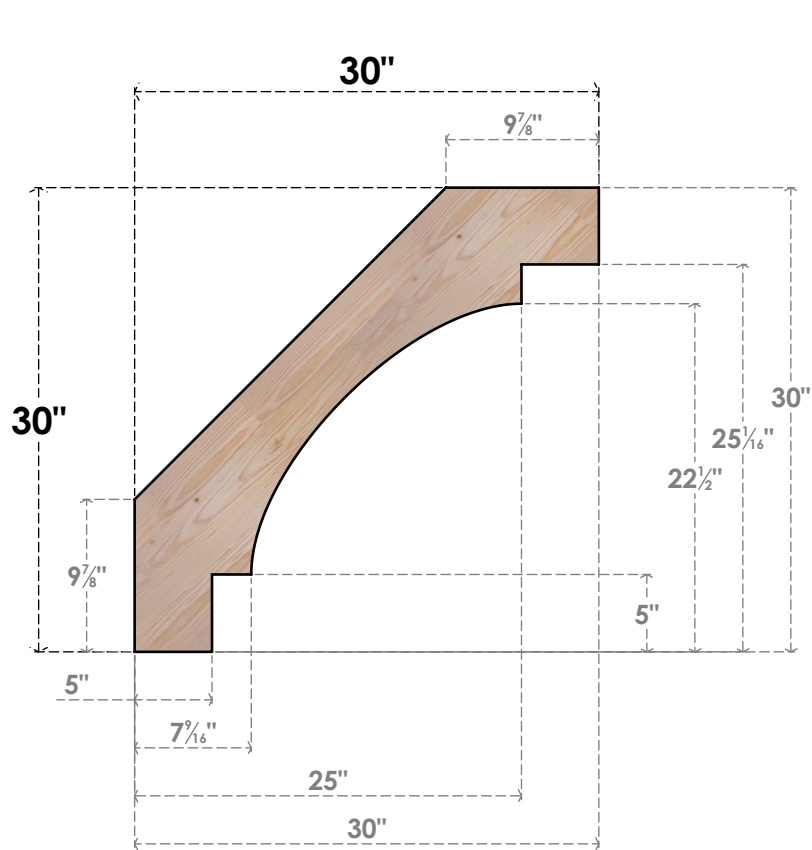

BRC06X30X30MRC00SDF

5 1/2"W X 30"D X 30"H MERCED SMOOTH BRACE, DOUGLAS FIR

SIDE

FRONT

EKENA MILLWORK
 2300 WEST MAIN ST.
 CLARKSVILLE, TX 75426
 TOLL FREE: 866-607-0453
 WWW.EKENAMILLWORK.COM

NOTES

1. INSTALLATION TO BE COMPLETED IN ACCORDANCE WITH MANUFACTURER'S SPECIFICATIONS.
2. DRAWING MAY NOT BE TO SCALE
3. THIS DRAWING IS INTENDED FOR DESIGN AND PLANNING PURPOSES ONLY.
4. ALL INFORMATION CONTAINED HEREIN WAS CURRENT AT THE TIME OF DEVELOPMENT BUT MUST BE REVIEWED AND APPROVED BY THE PRODUCT MANUFACTURER TO BE CONSIDERED ACCURATE.
5. PRODUCTS ARE NOT KILN DRIED. THIS ITEM IS UNIQUE AND WILL CONTAIN THE NATURAL VARIATIONS THAT THE WOOD SPECIES OFFERS. THIS MAY RESULT IN VARIATIONS UP TO 1/4"